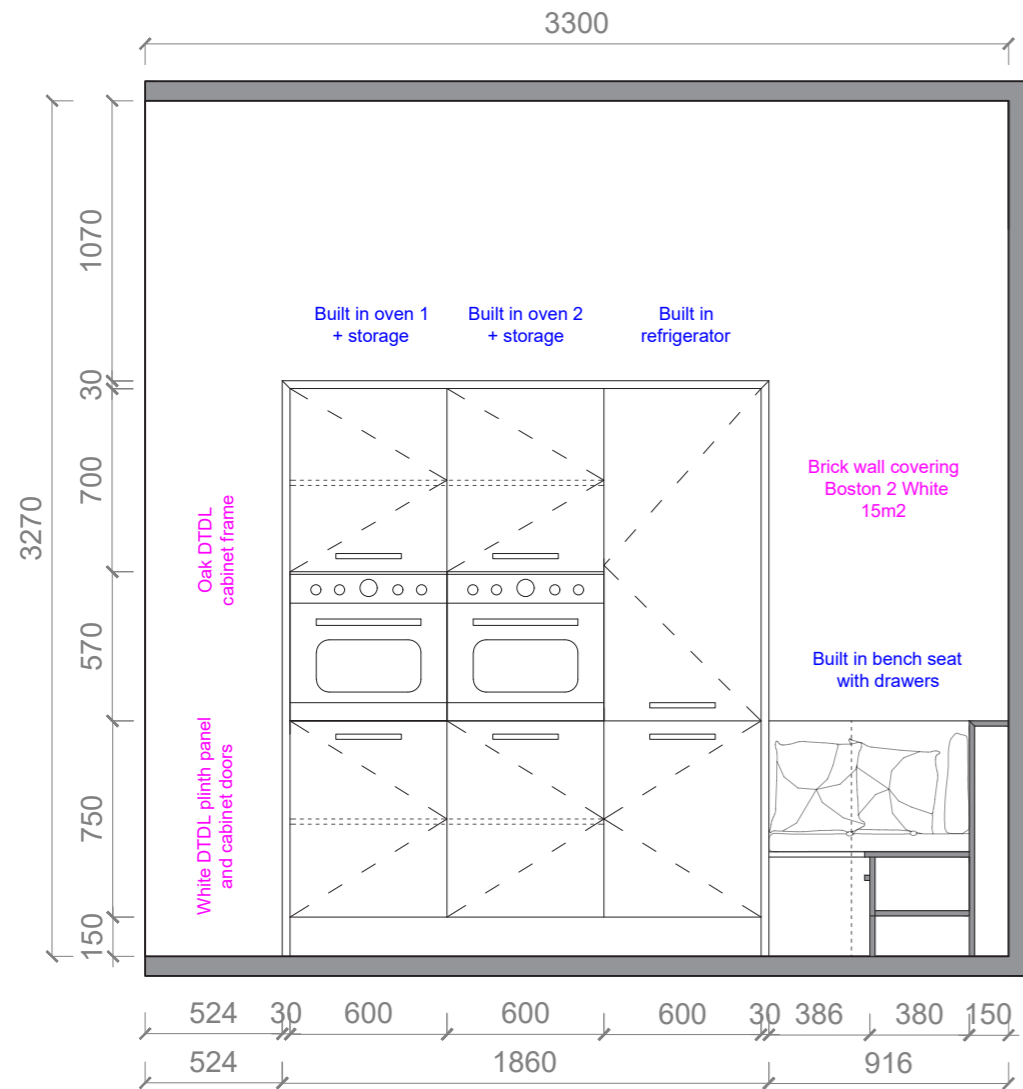

KITCHEN ELEVATIONS B-C-D

Elevation B - Tall Cabinet Frame with Kitchen Appliances