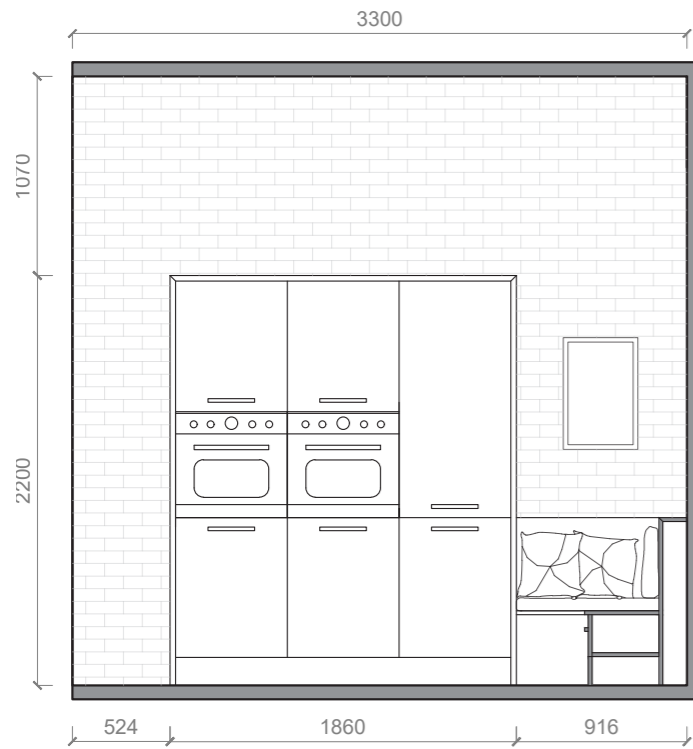

DETAILED KITCHEN ELEVATION DRAWINGS

ELEVATION B - TALL CABINET FRAME