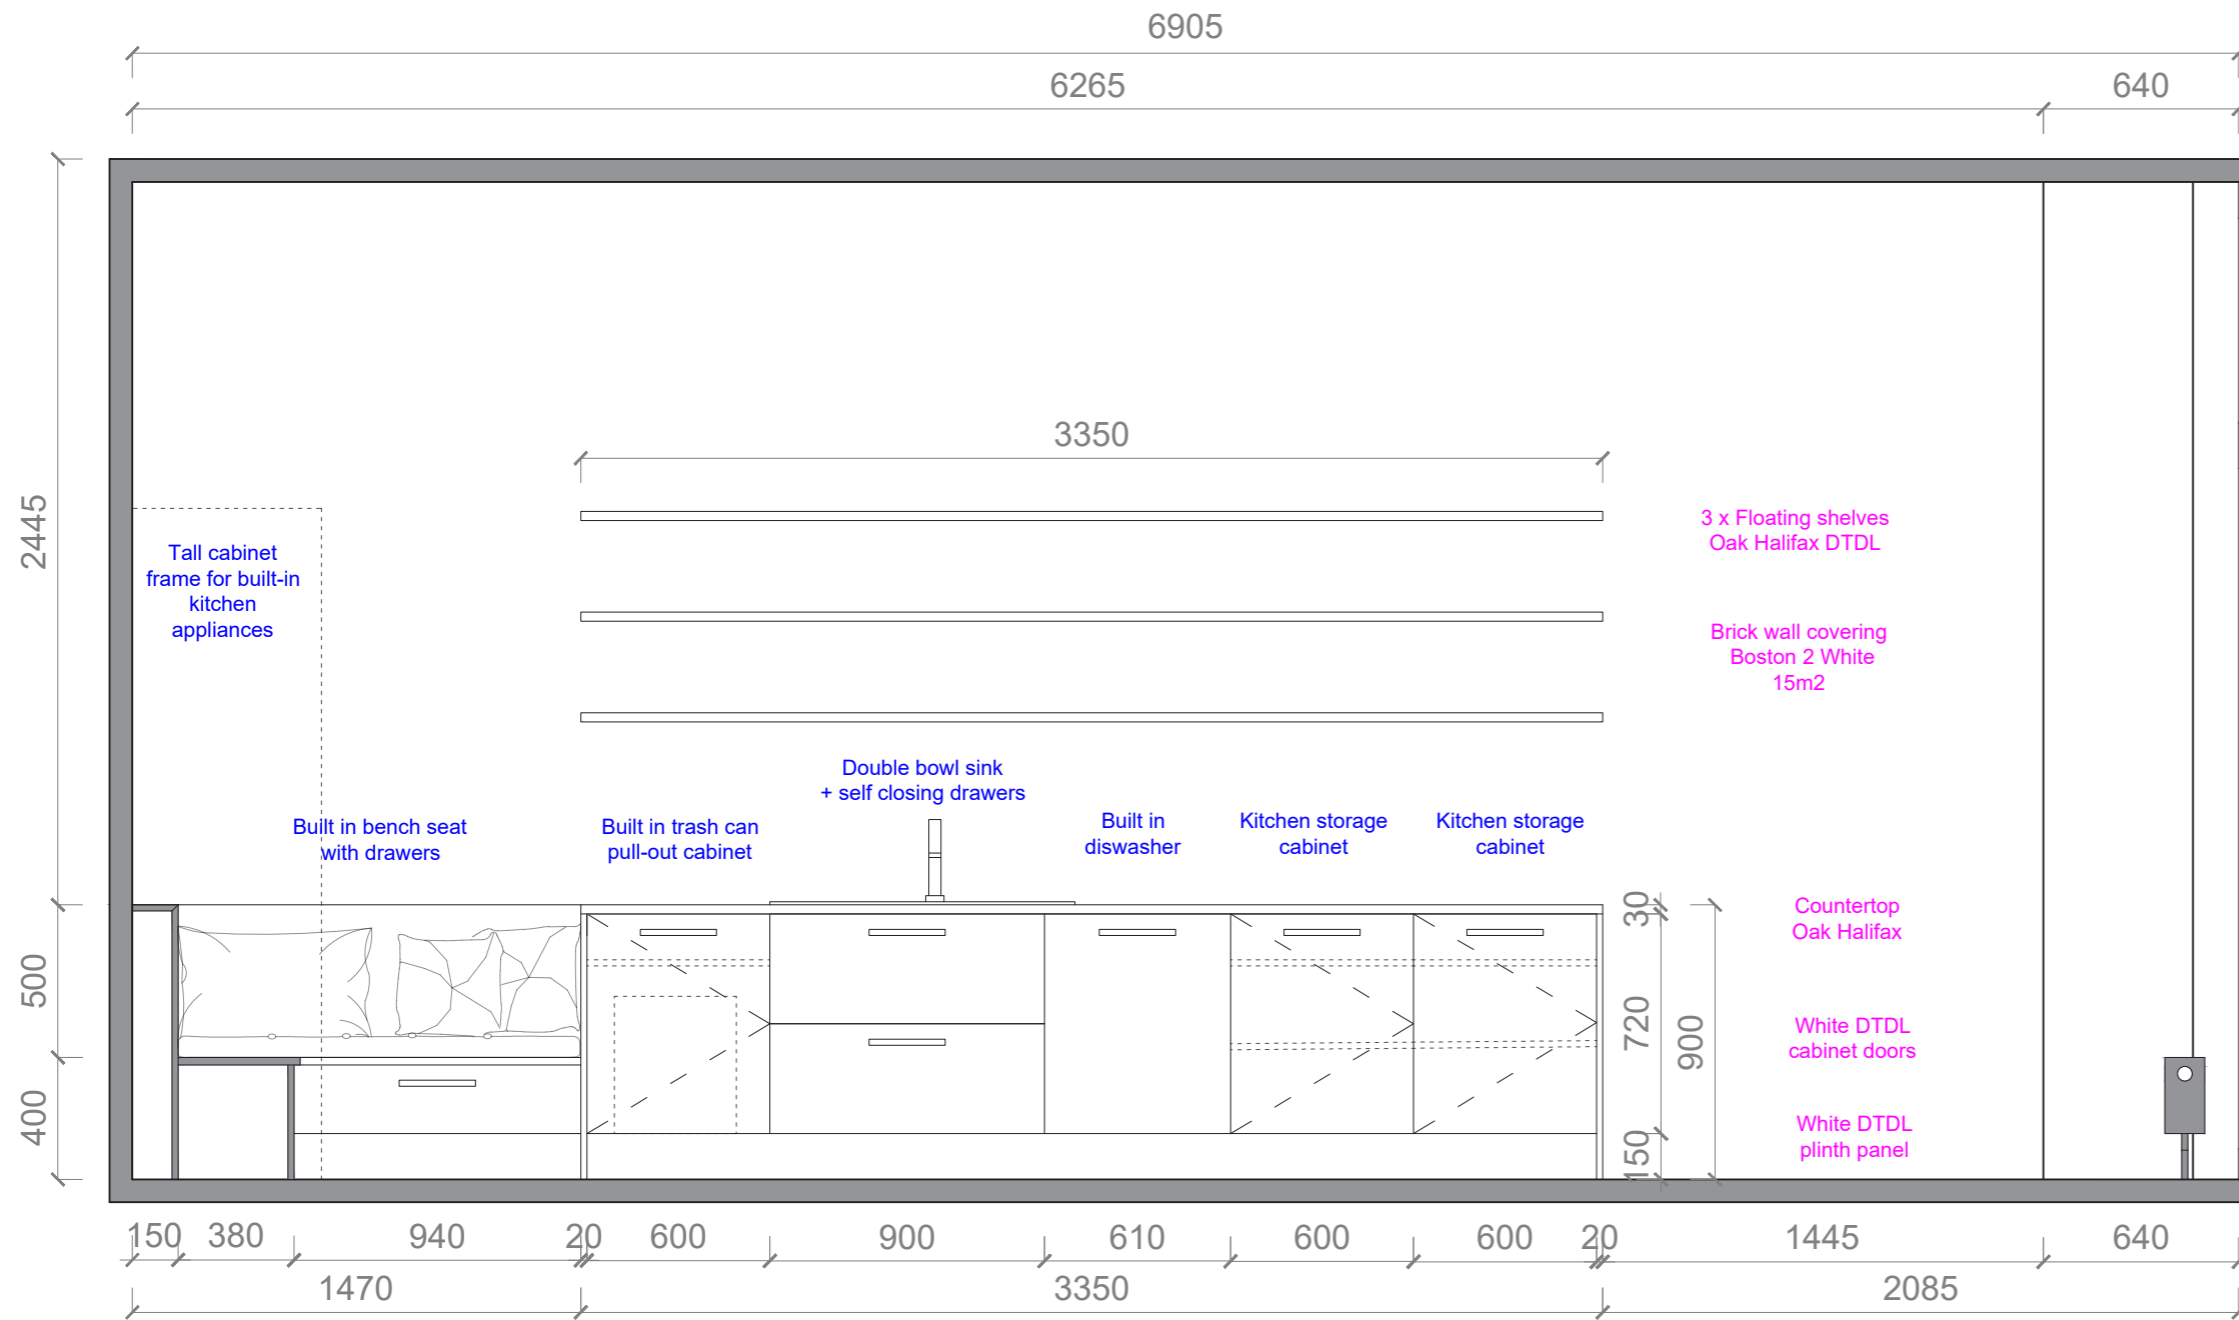

KITCHEN ELEVATION - A

Elevation A - Kitchen Front View

White DTDL/Oak Halifax/White Brick Wall

KATERINA KERSEY
DESIGN

Velenka 115
289 12, p. Sadská
Czech Republic
Phone: +420 603 768 567
Email: info@katerinakersey.com

Project No. 02042017

Project Name:
Audiovisual Studio BOX51

Project Location:
Na Pokraji 540/2, Prague 9

Client Name:
Marina and Zdeněk Frantovi

Sheet Title:
Kitchen Elevation - A

Designer:
Ing. Kateřina Kratochvílová

Scale: A3 Paper Size

Date: 08/05/2017 Drawing No. 5/7