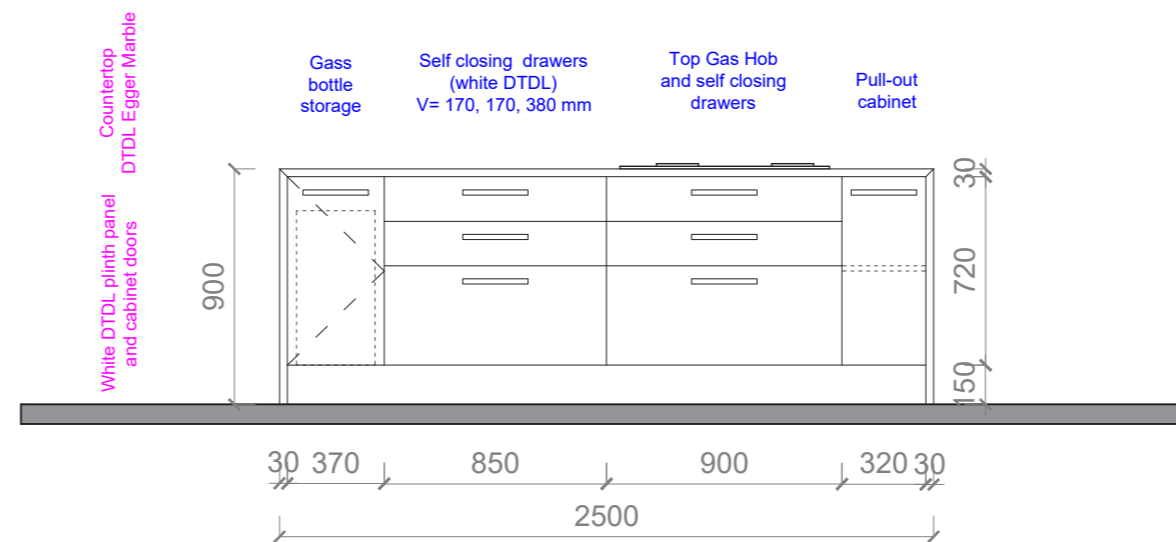

# KITCHEN ELEVATIONS B-C-D

Elevation B - Tall Cabinet Frame with Kitchen Appliances

Elevation C - Kitchen Island Front Side

Elevation D - Kitchen Island Back Side

Face Brick Veneer  
Boston 2 White

DTDL Oak Halifax  
Egger H1 180 ST37