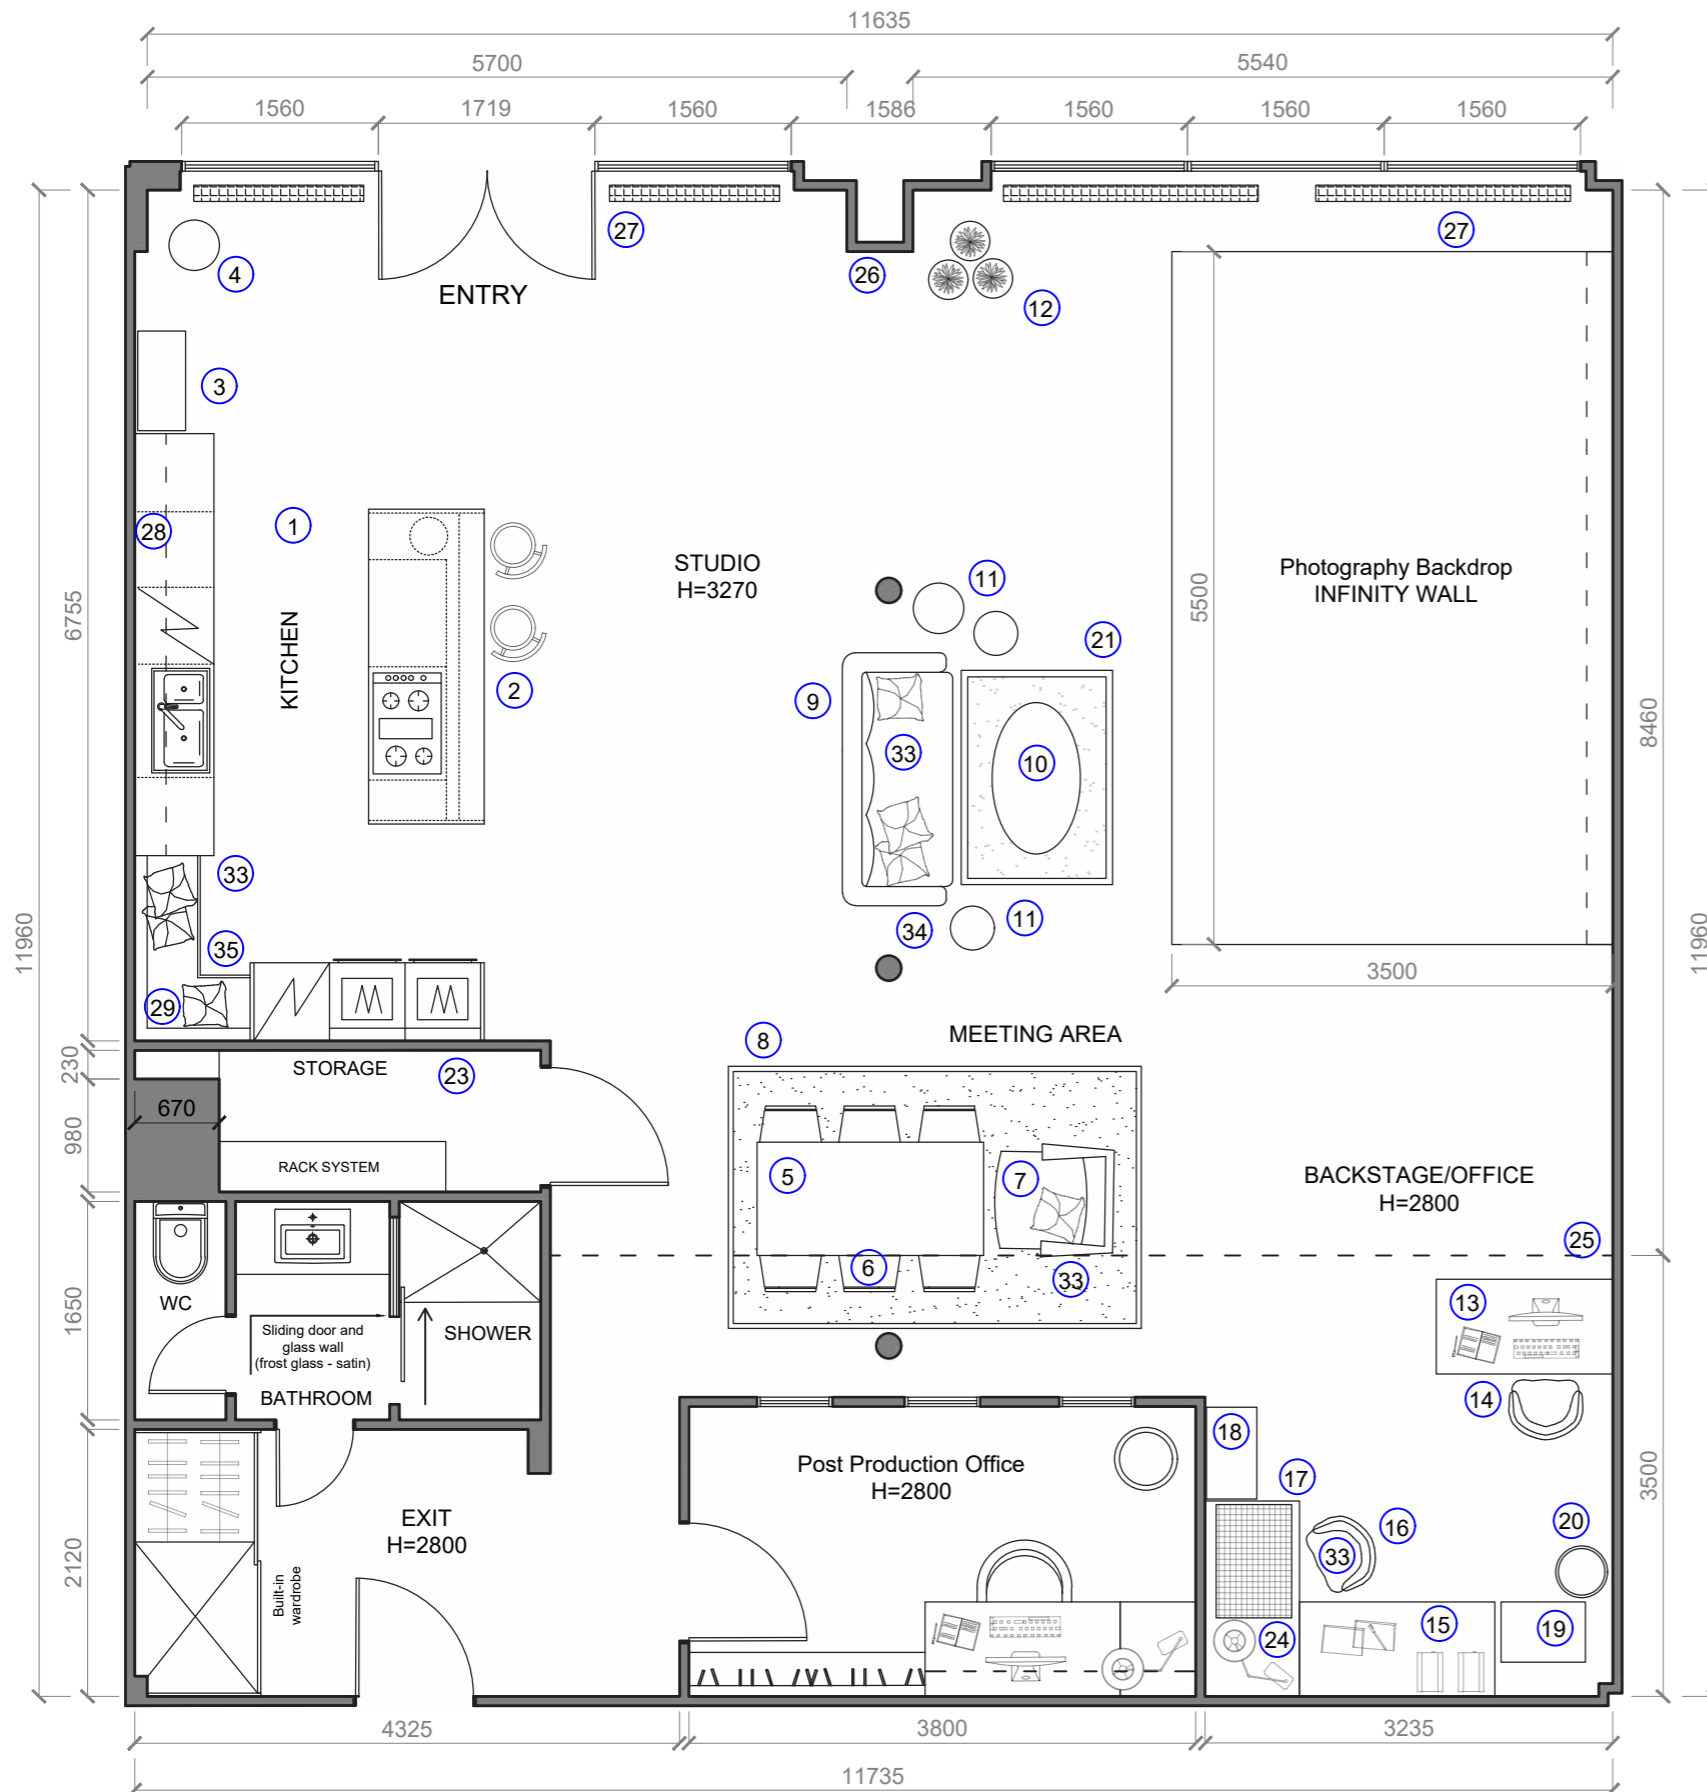

## PHOTO/VIDEO

- Space for **photo shoots/video sessions**
- Wall finish in imitation of **concrete**
- Photography backdrop - infinity wall
- **Blackout curtains** or blinds
- Area for styling and make-up table with variable mirror
- **Sofa on legs**, coffee tables, stools, small pouffes and others.
- Carpeting, cushions, throws, etc.
- **Matte surface** of columns

# FURNITURE LAYOUT PLAN

1.	Bespoke Kitchen
2.	Two Bar Stools
3.	Vegetable Rack
4.	Coat Stand
5.	Dining Table
6.	Dining Chair Kris 6x
7.	Wing Chair
8.	Area Rug - Sisalo Dawn
9.	3 Seat Sofa - Vivonia
10.	Coffee Table
11.	Set of 3 Side Tables
12.	Pland Stand
13.	Office Desk - TemaH.
14.	Eames Chair - Patch.
15.	Office Desk Gerton
16.	Eames Chair - Bono
17.	Cutting Mat
18.	Storage Chest
19.	Drawer Unit ALEX
20.	Storage Basket/Boxes
21.	Area Rug Bakero
23.	Clothes Racks
24.	Task Table Lamp
25.	Wastepaper Basket
26.	Wall Clock
27.	Blackout Curtains
28.	Artificial Plants
29.	Framed Chalkboard
33.	Decorative Cushions
34.	Knit Throw Blanket
35.	Seat Cushions