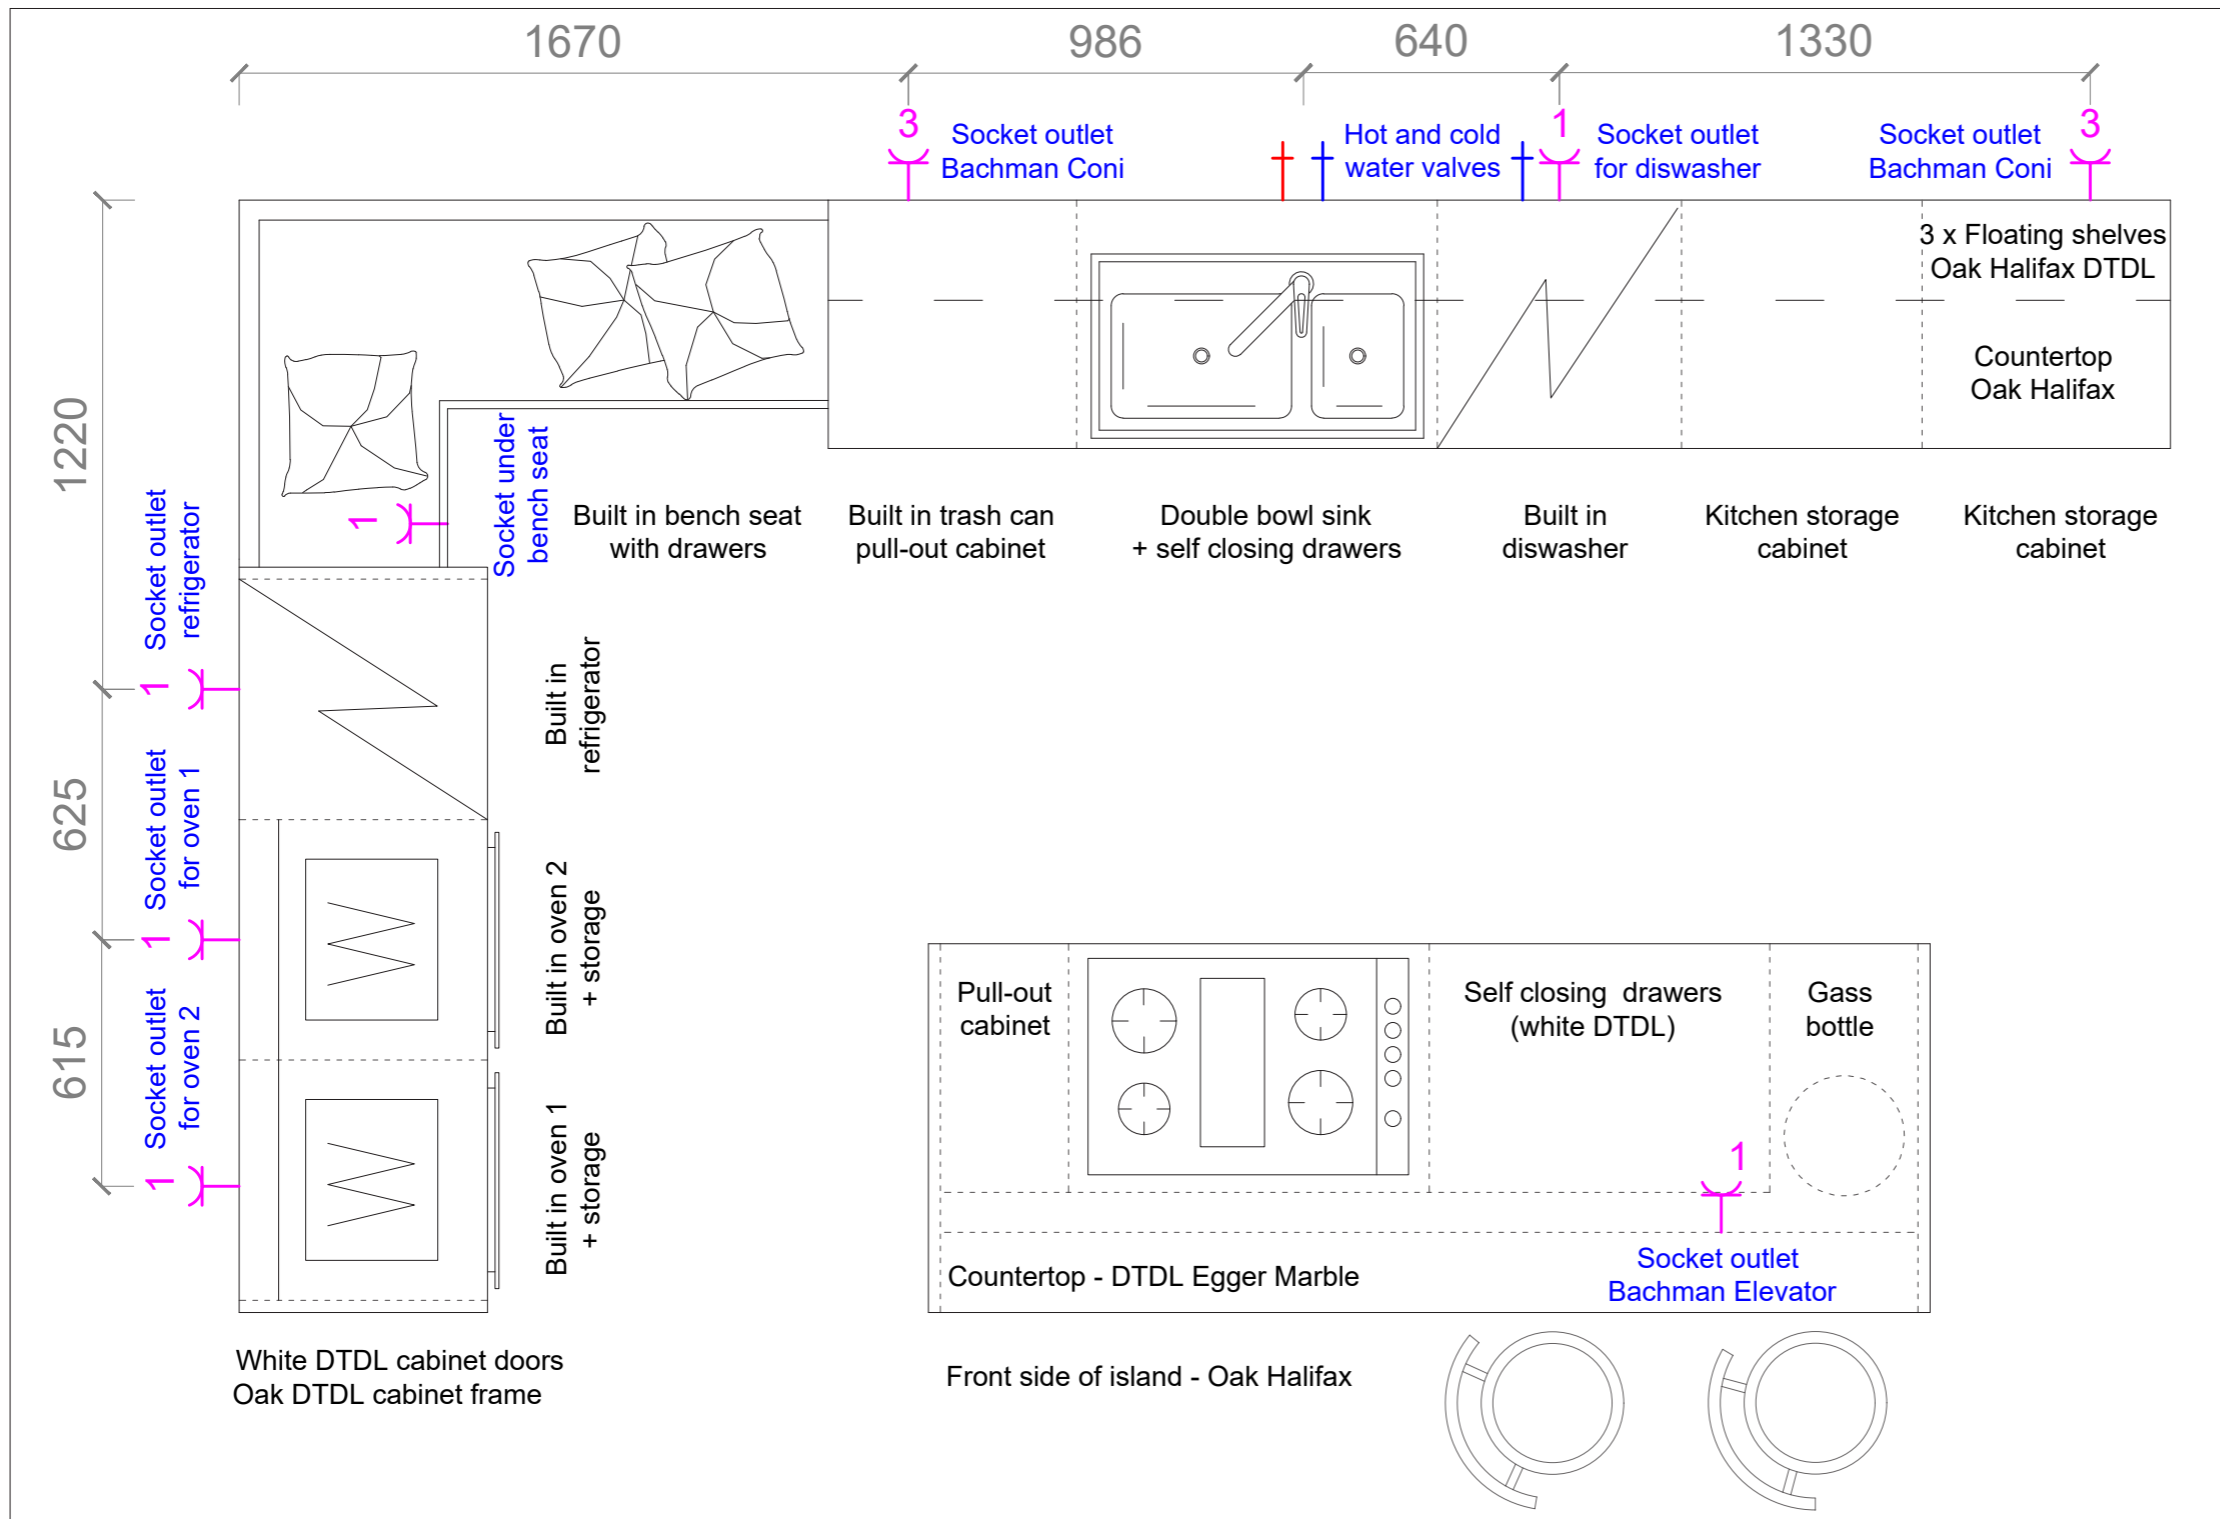

KITCHEN ELECTRICAL AND PLUMBING PLAN