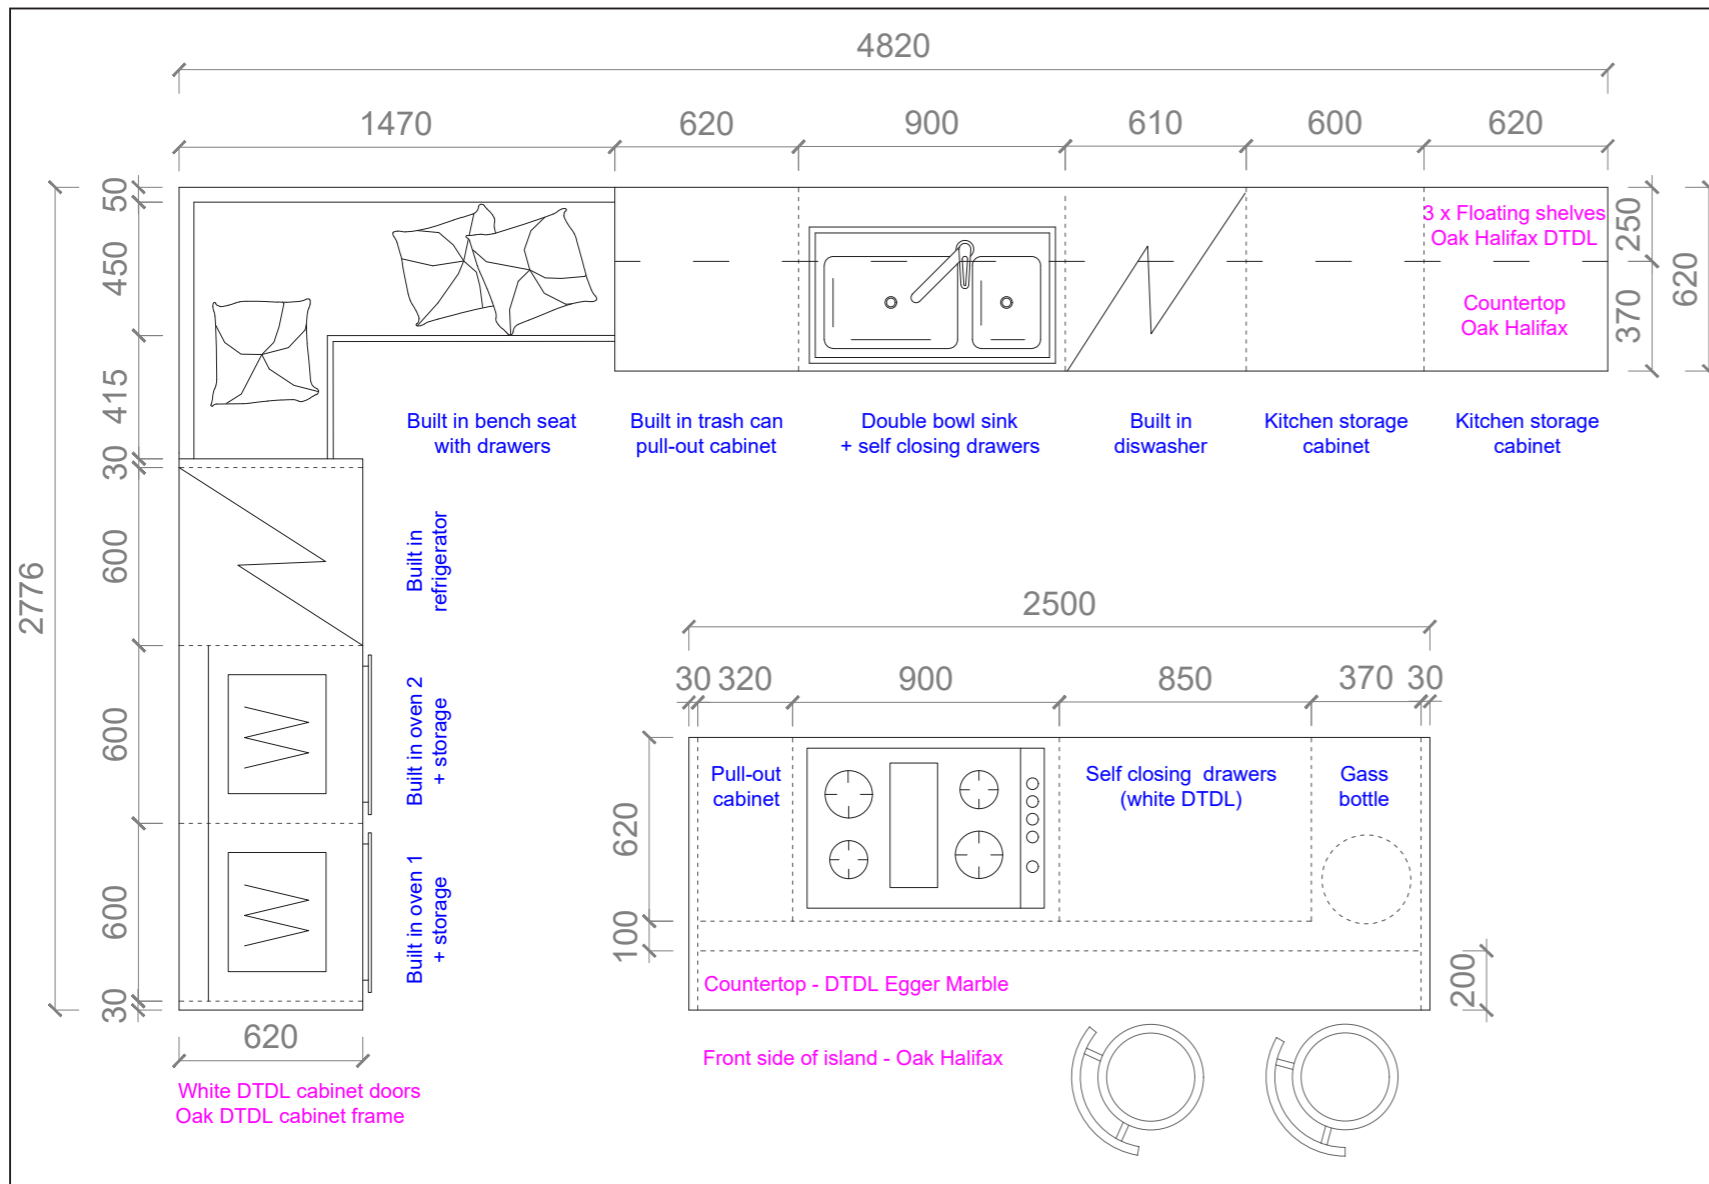

KITCHEN FLOOR PLAN